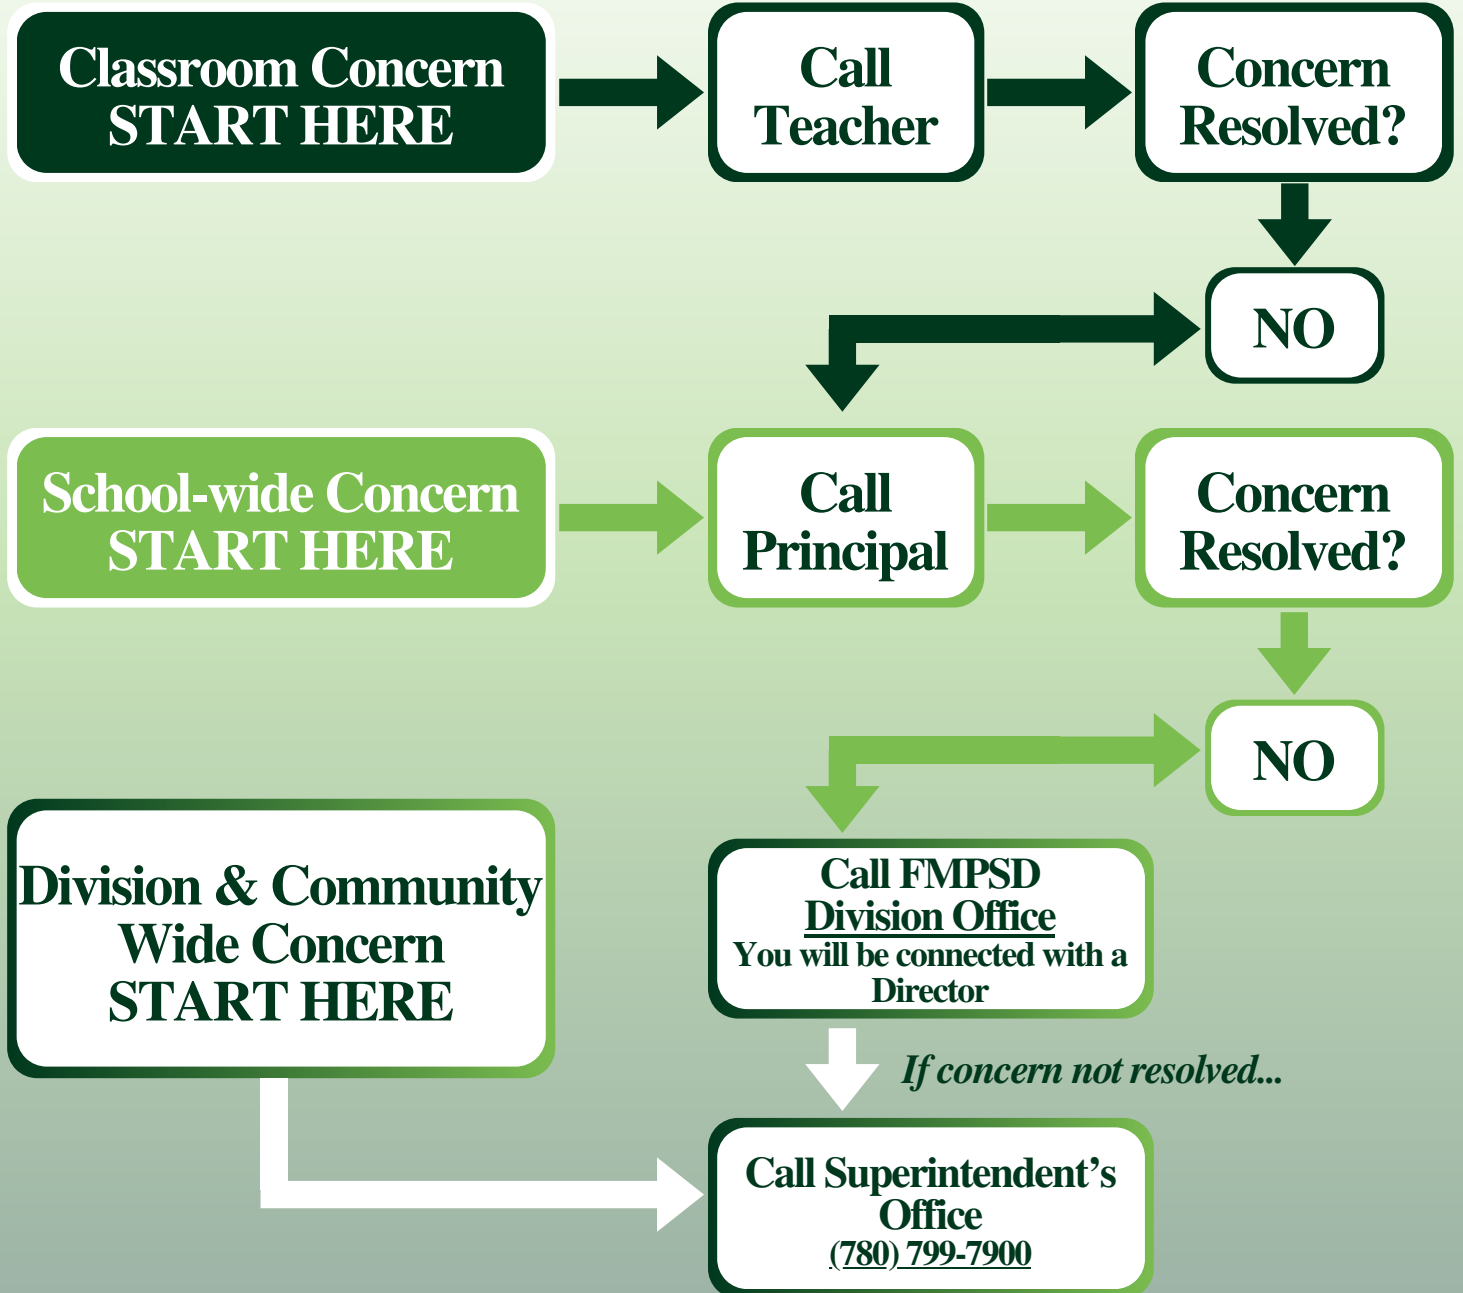

Addressing Concerns @FMPSD

If you cannot determine whom to call
START HERE

Contact Us.
We want to hear from you.

☎ (780) 799-7900 ✉ info@fm-psd.ab.ca